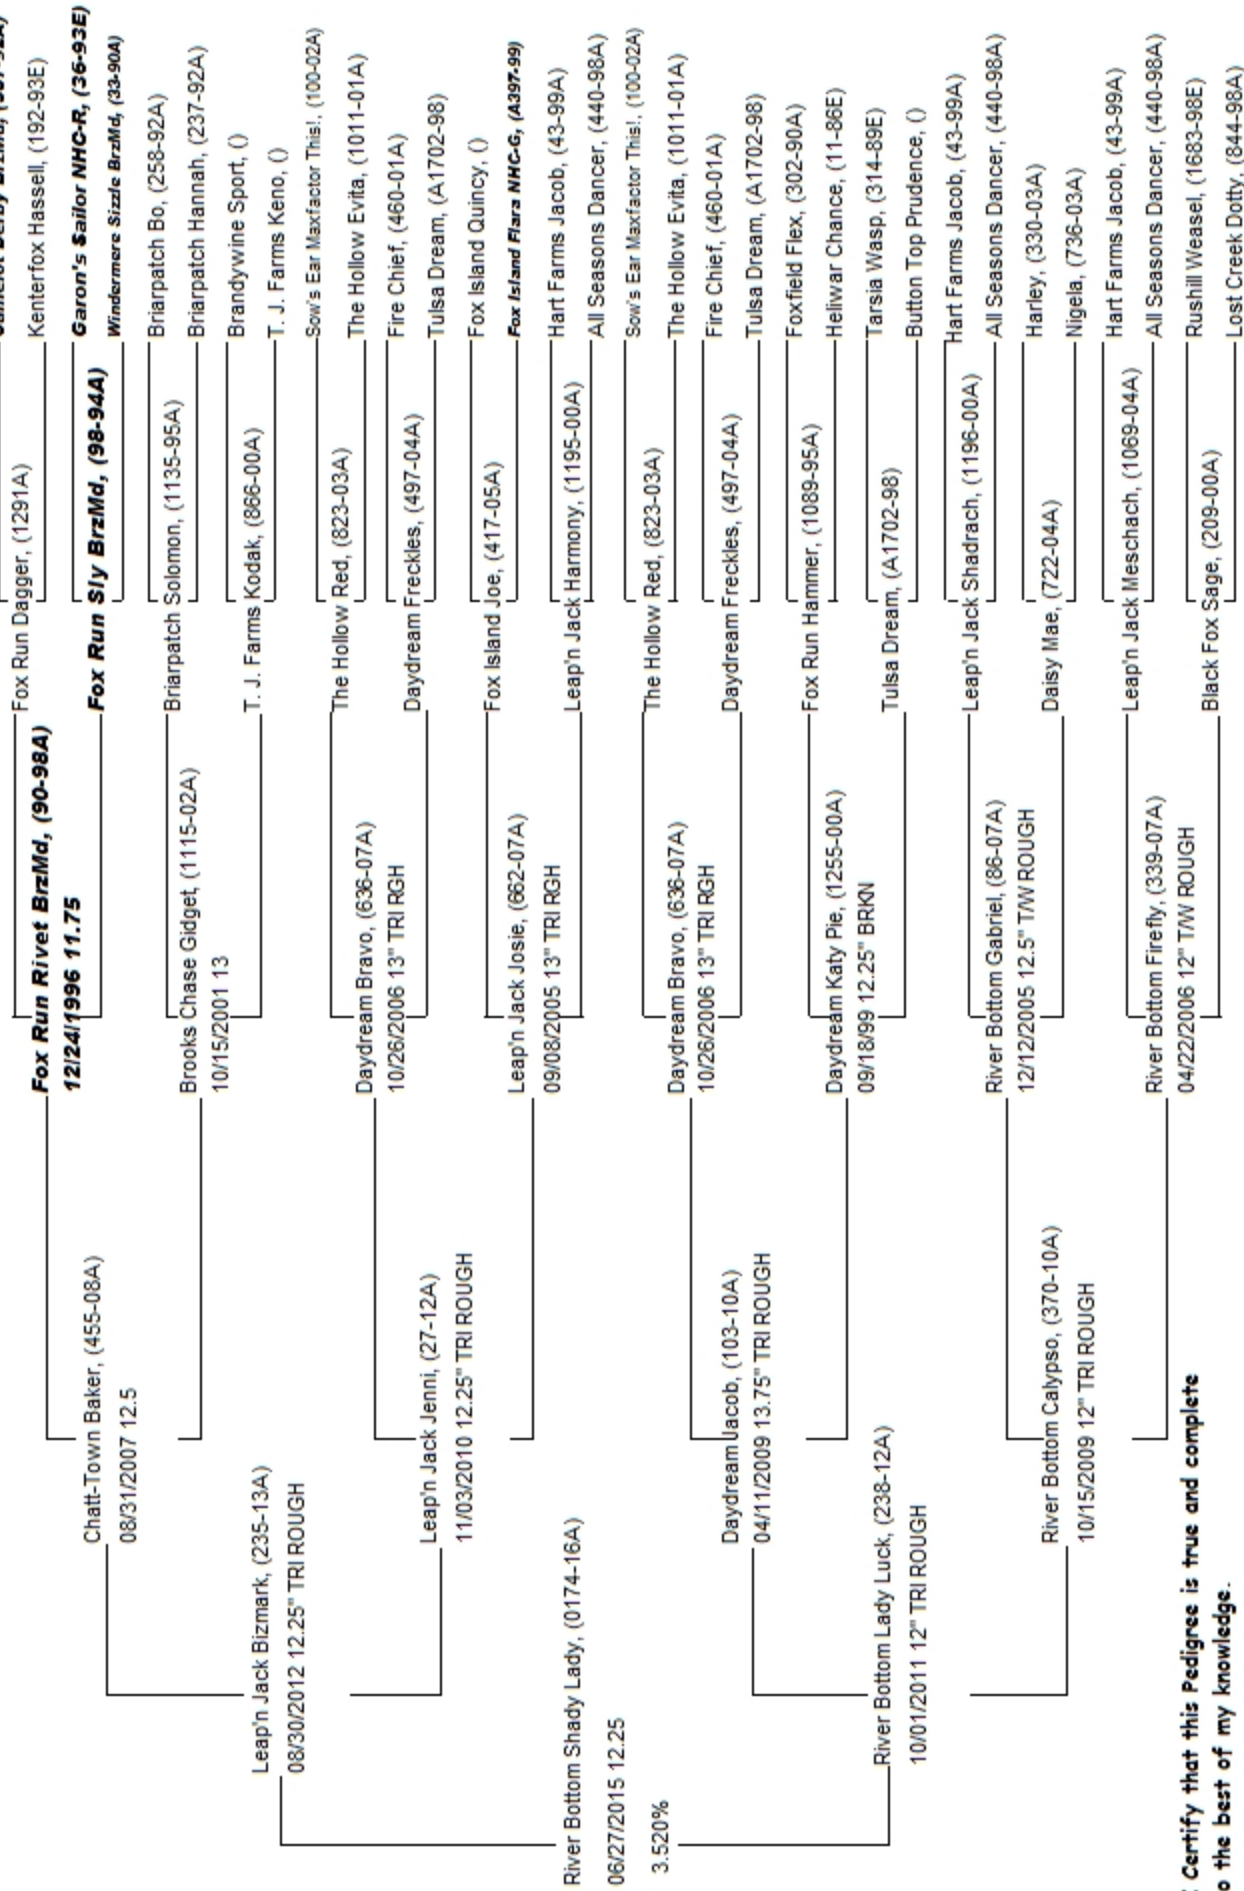

Pedigree For River Bottom Shady Lady

Black Brush
Leighton Storey and Greg Flores
PO Box 203
Cotulla, TX 78014
8308795757
sugie1969@icloud.com

I Certify that this Pedigree is true and complete to the best of my knowledge.